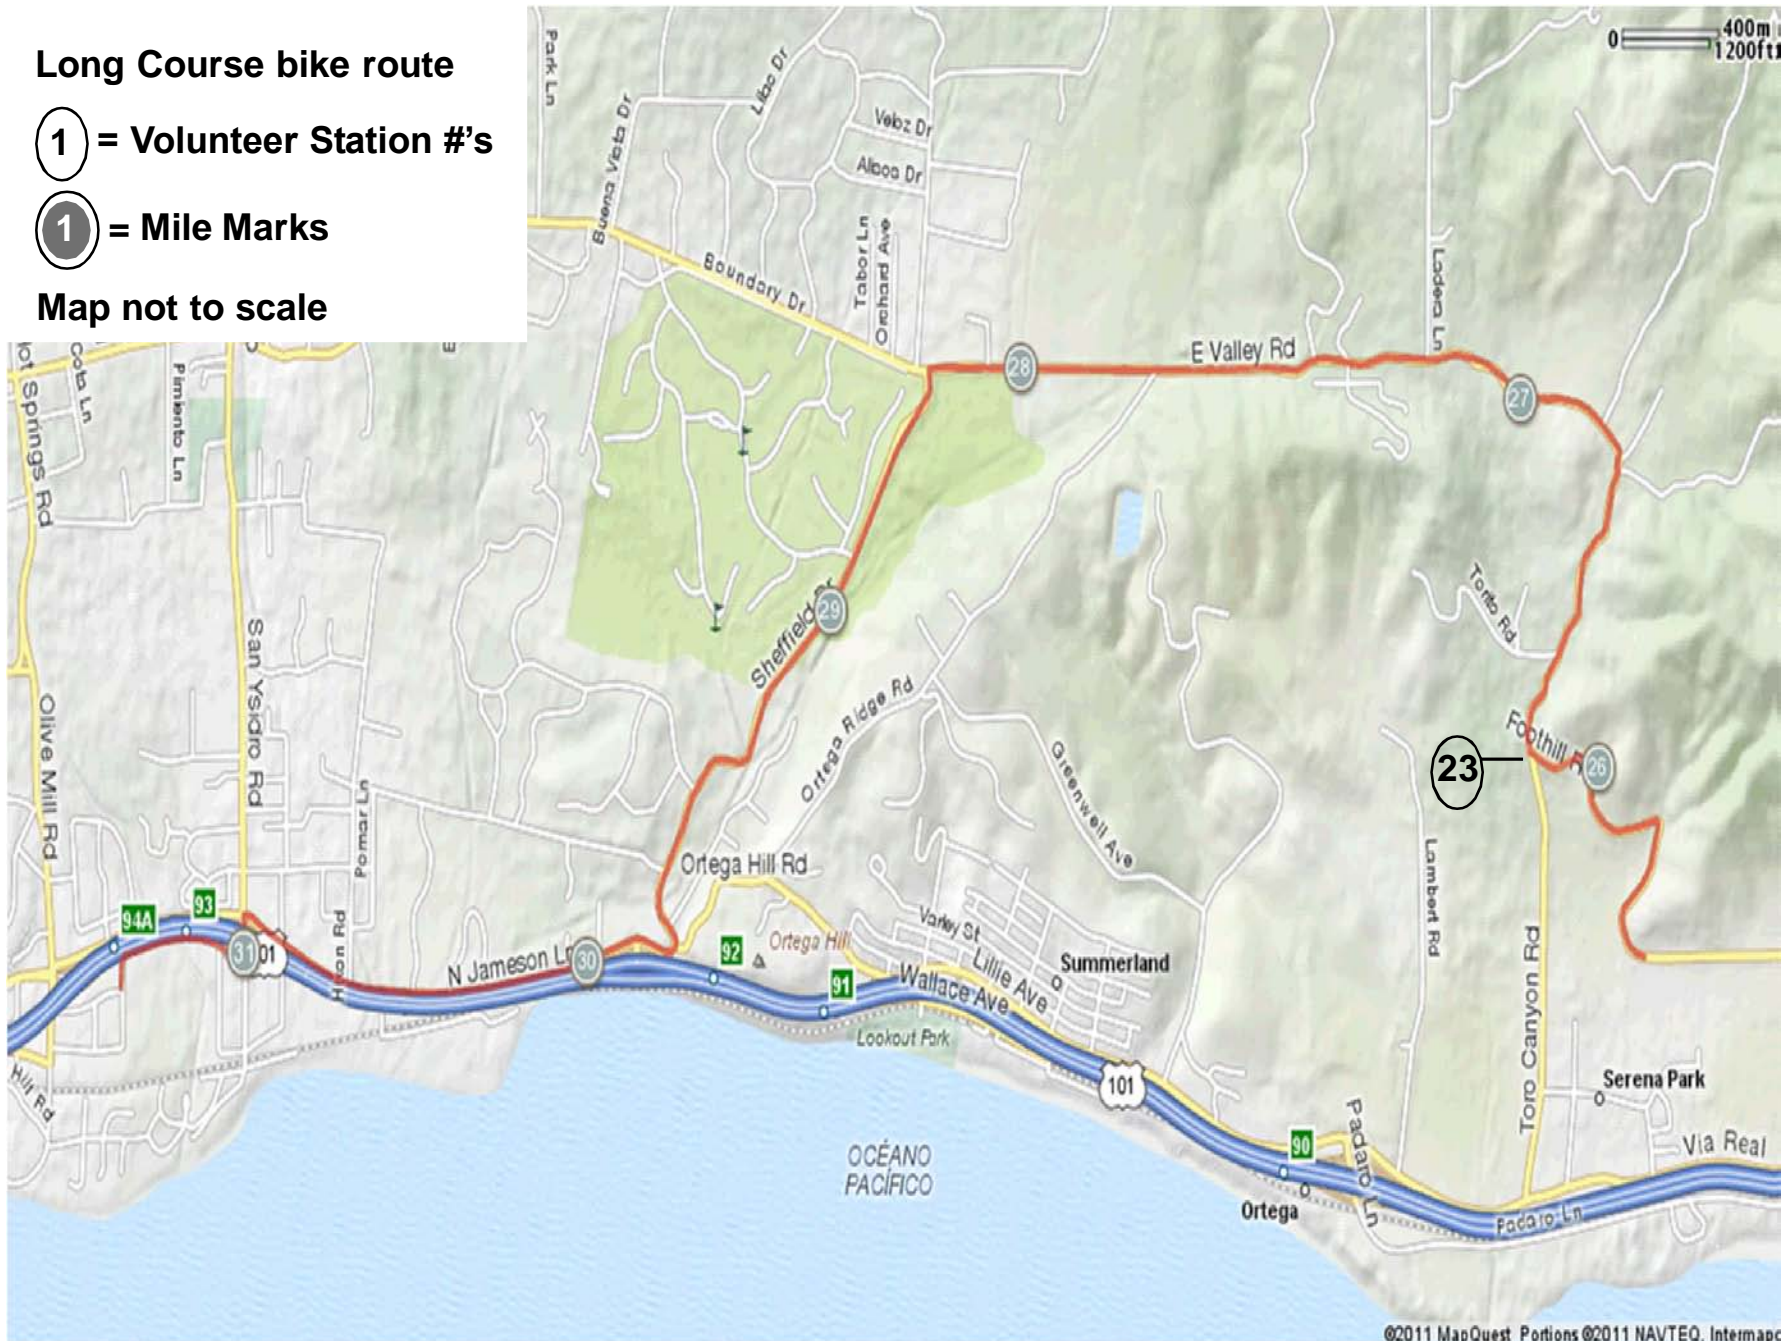

Long Course bike route

① = Volunteer Station #'s

① = Mile Marks

Map not to scale

Long Course bike route

① = Volunteer Station #'s

① = Mile Marks

Map not to scale

Long Course bike route

① = Volunteer Station #'s

① = Mile Marks

Map not to scale