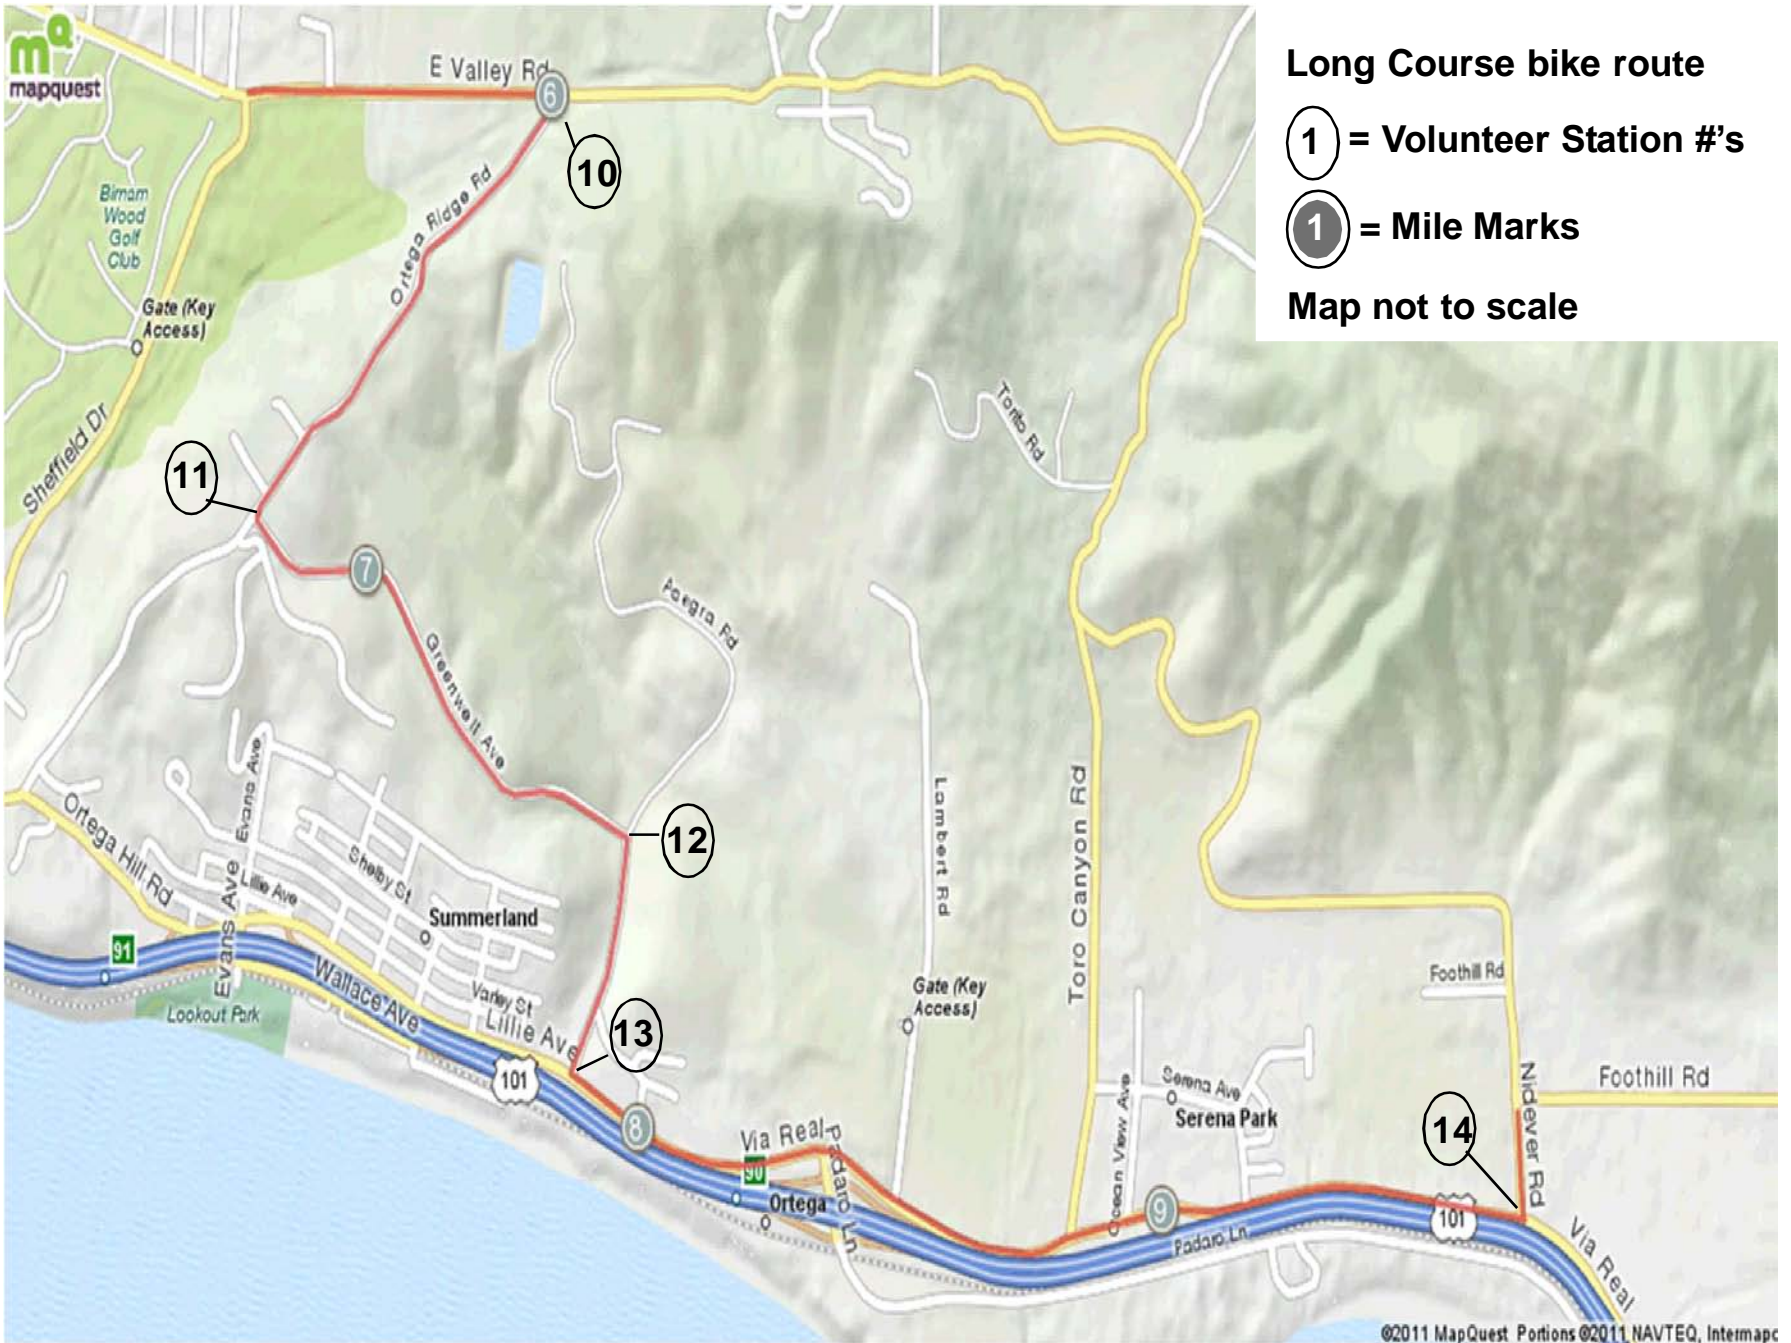

Long Course bike route

① = Volunteer Station #'s

① = Mile Marks

Map not to scale

Long Course bike route

① = Volunteer Station #'s

① = Mile Marks

Map not to scale

Long Course bike route

① = Volunteer Station #'s

① = Mile Marks

Map not to scale