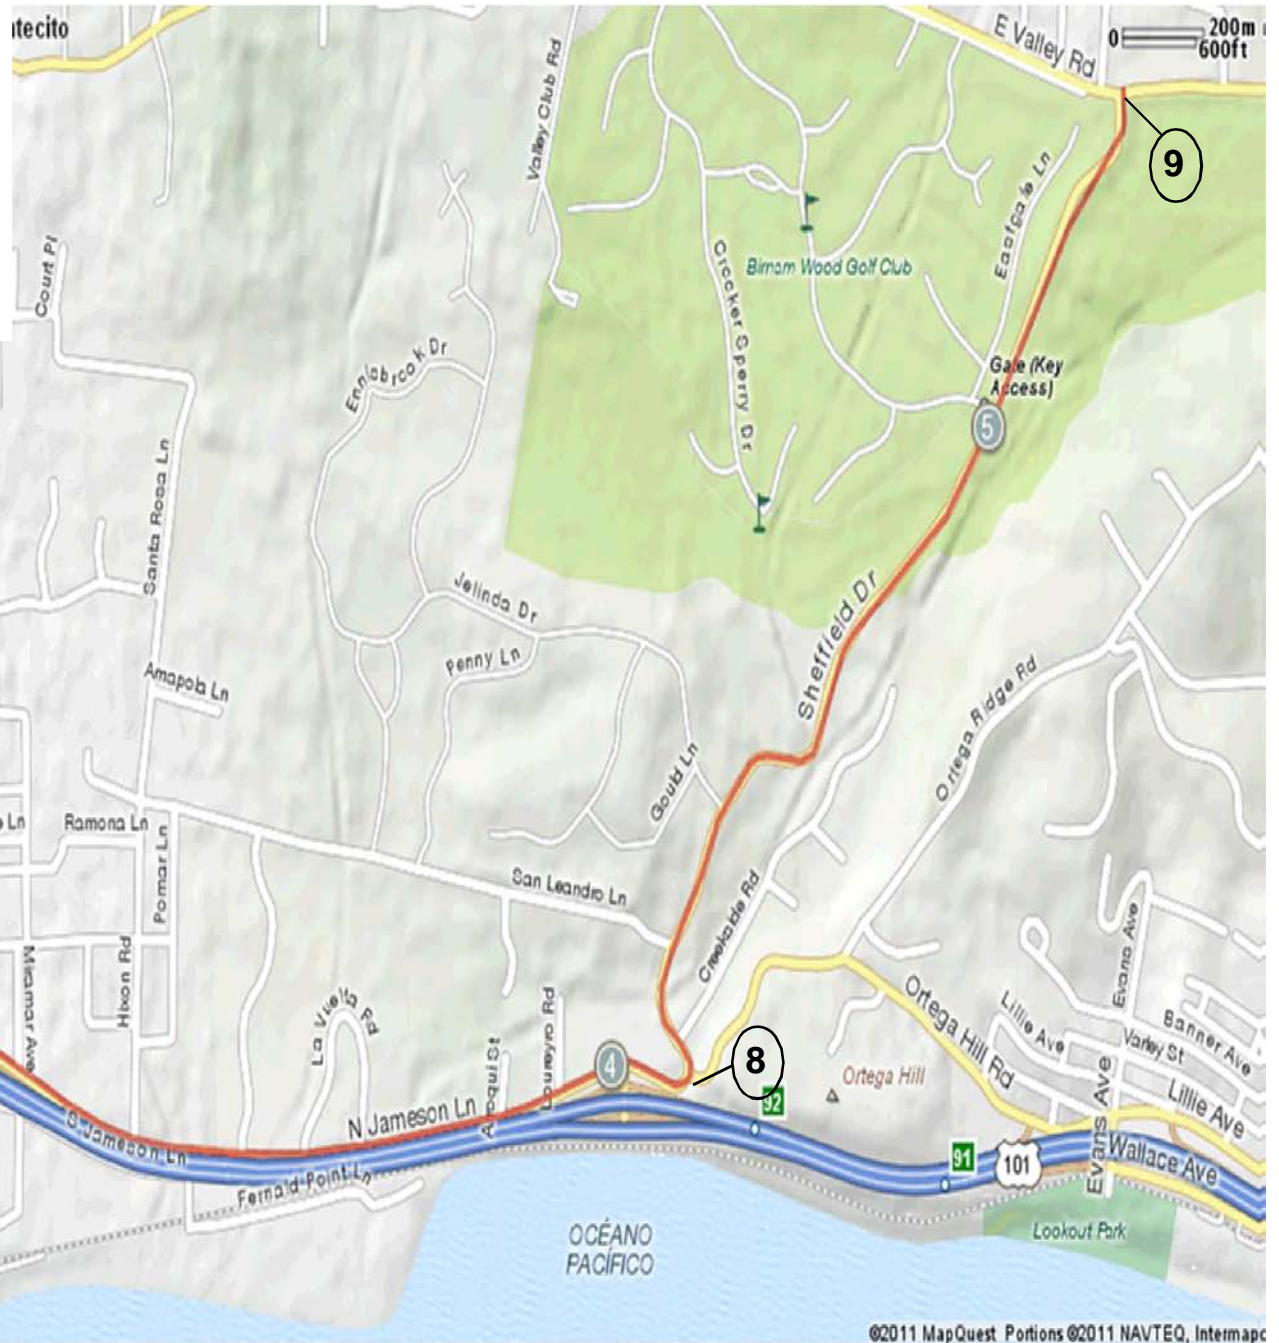

Long Course bike route

① = Volunteer Station #'s

① = Mile Marks

Map not to scale

Long Course bike route

① = Volunteer Station #'s

① = Mile Marks

Map not to scale

Long Course bike route

① = Volunteer Station #'s

① = Mile Marks

Map not to scale