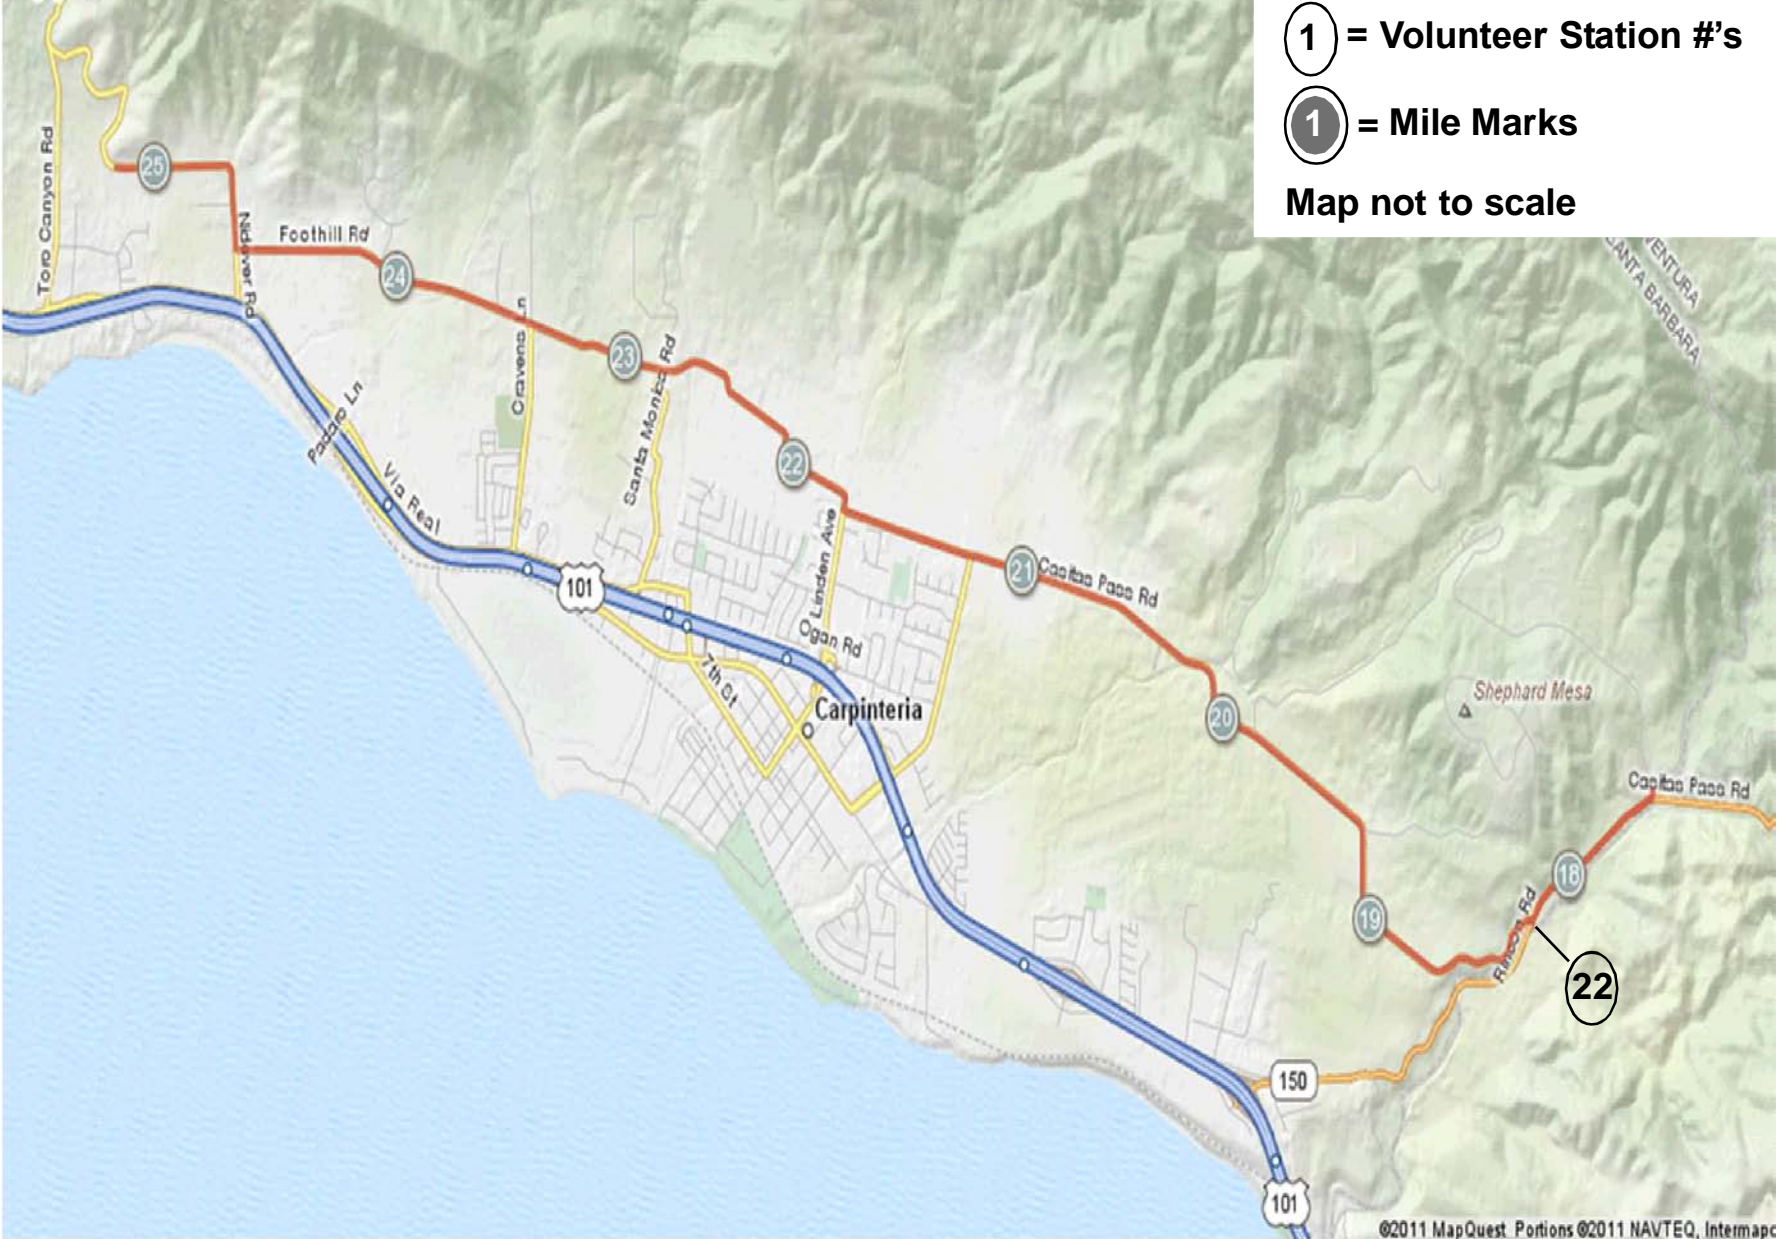

Long Course bike route

① = Volunteer Station #'s

① = Mile Marks

Map not to scale

Long Course bike route

① = Volunteer Station #'s

① = Mile Marks

Map not to scale

Long Course bike route

① = Volunteer Station #'s

① = Mile Marks

Map not to scale