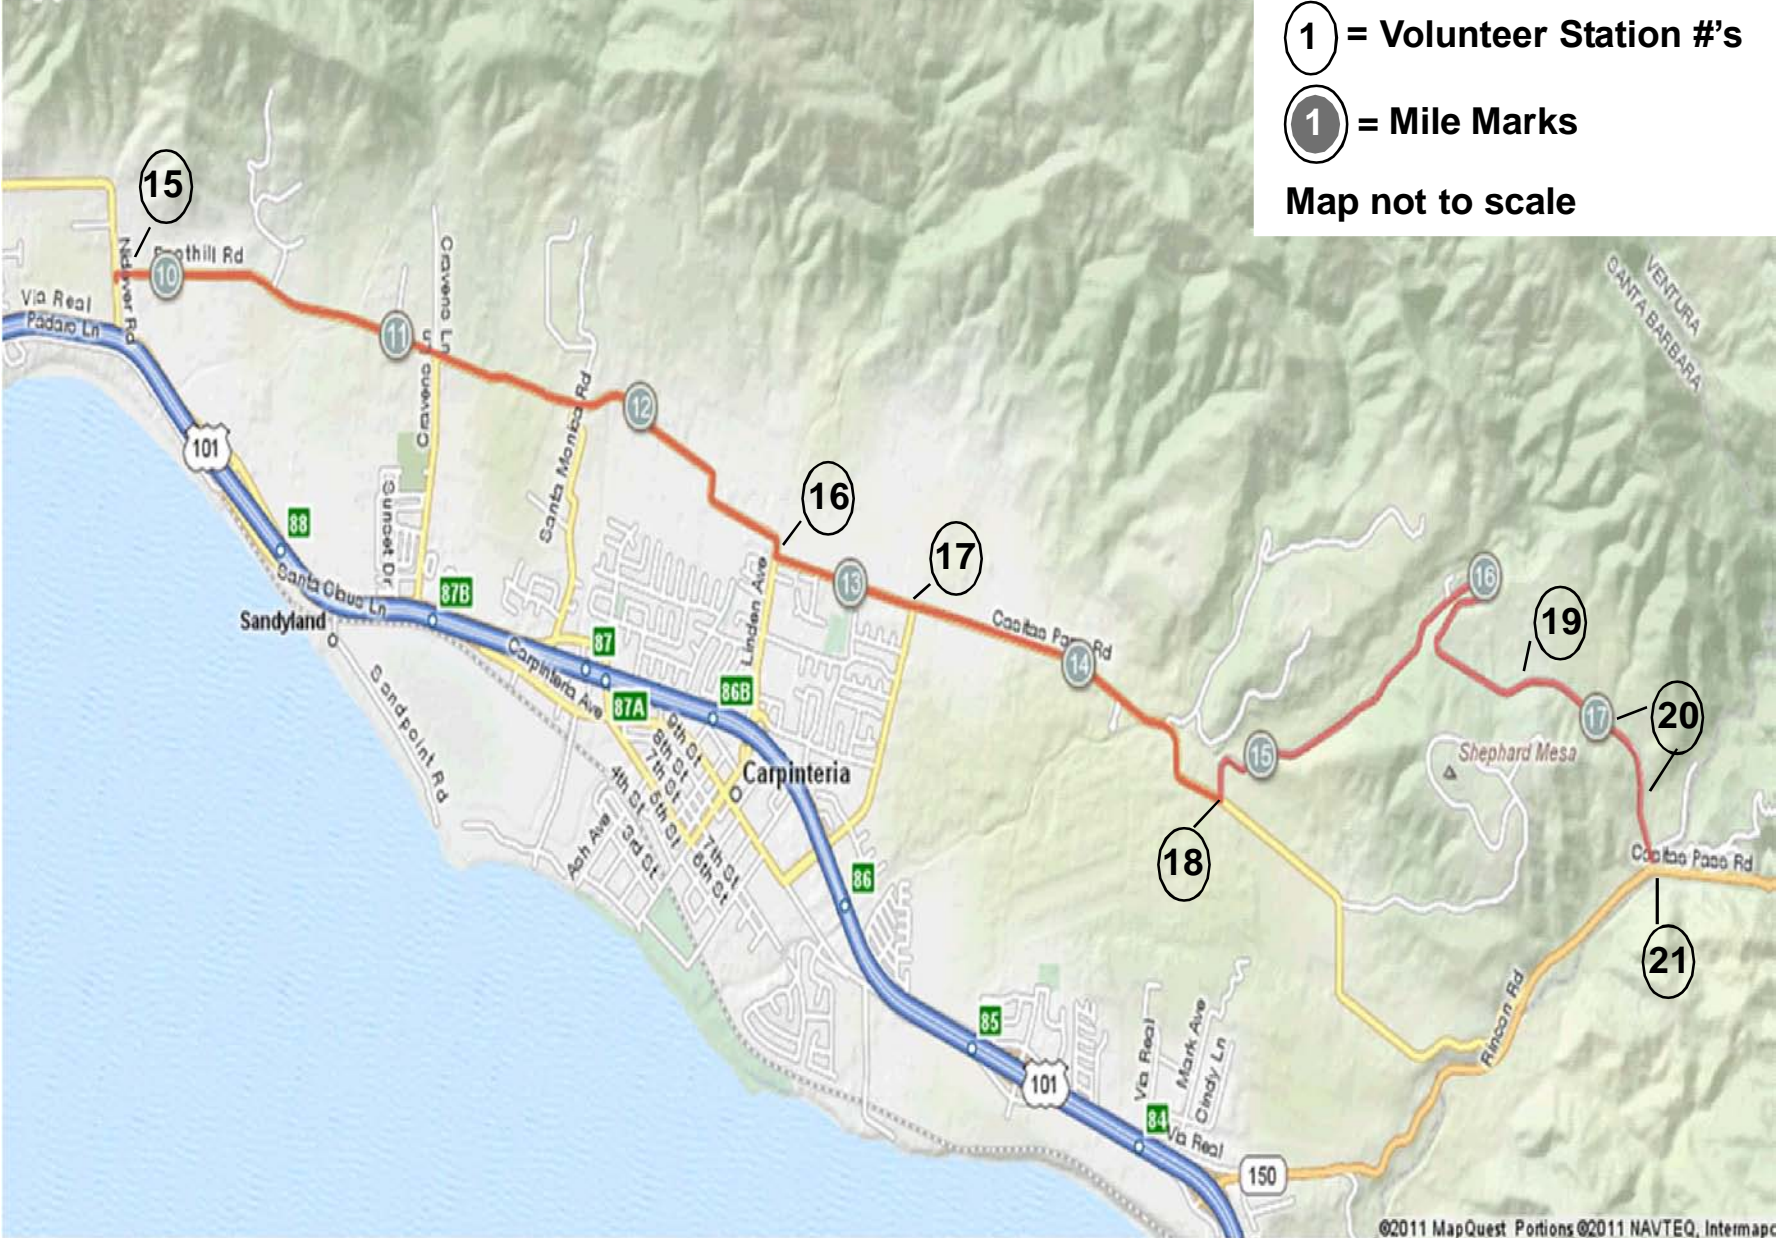

Long Course bike route

① = Volunteer Station #'s

① = Mile Marks

Map not to scale

Long Course bike route

① = Volunteer Station #'s

① = Mile Marks

Map not to scale

Long Course bike route

① = Volunteer Station #'s

① = Mile Marks

Map not to scale